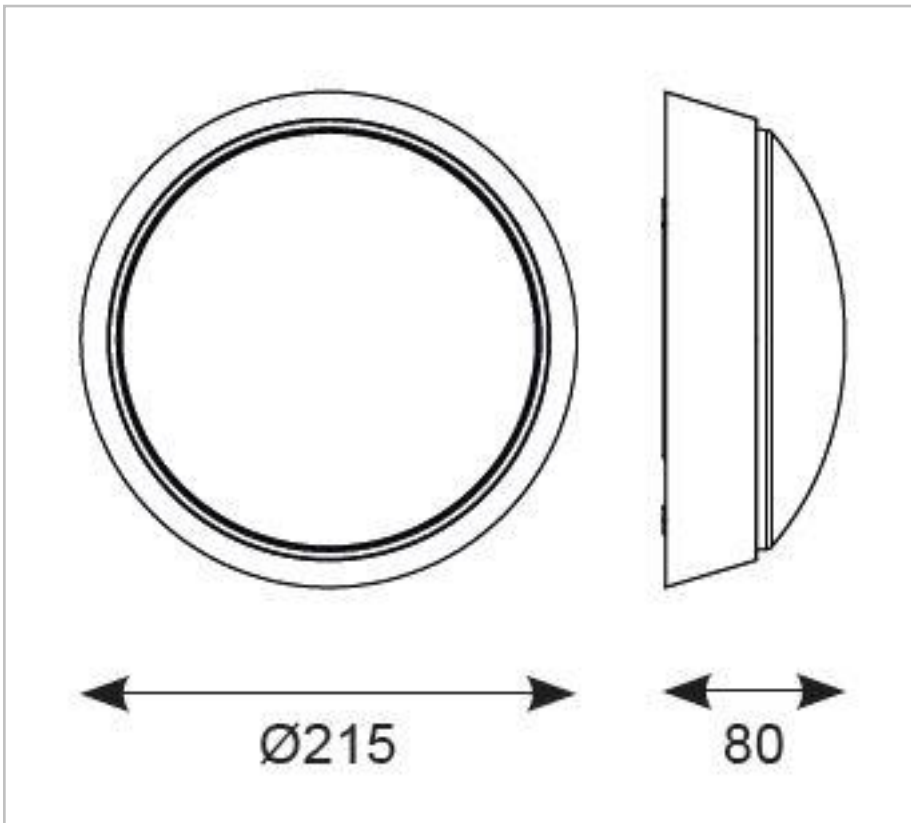

Polycarbonate opal diffuser.

LED lifespan L70 25,000 hours.

Non-dimmable.

General Information

Lamp Type	LED
Colour / Finish	White
IP Rating	IP54
IK Rating	IK09
Class Protection	2
Internal / External	External
Surface / Recessed / Suspended	Surface
Warranty (Years)	2
CE Mark	Yes
Diameter (mm)	215
Depth (mm)	80

Technical Information

Wattage	14W
Lumens Delivered	972lm
Lm/W	70lm
CRI	Ra 80
CCT	4000K
Input	220-240V
Hertz	50/60Hz
Operating Temp	-20°C to 40°C

Technical Data - ETIM - Ceiling-/wall luminaire (EC002892)

Outer diameter

215 mm

Datasheet generated from <https://onetimepim.com> last updated Tuesday, June 23, 2020 10:36:04 AM